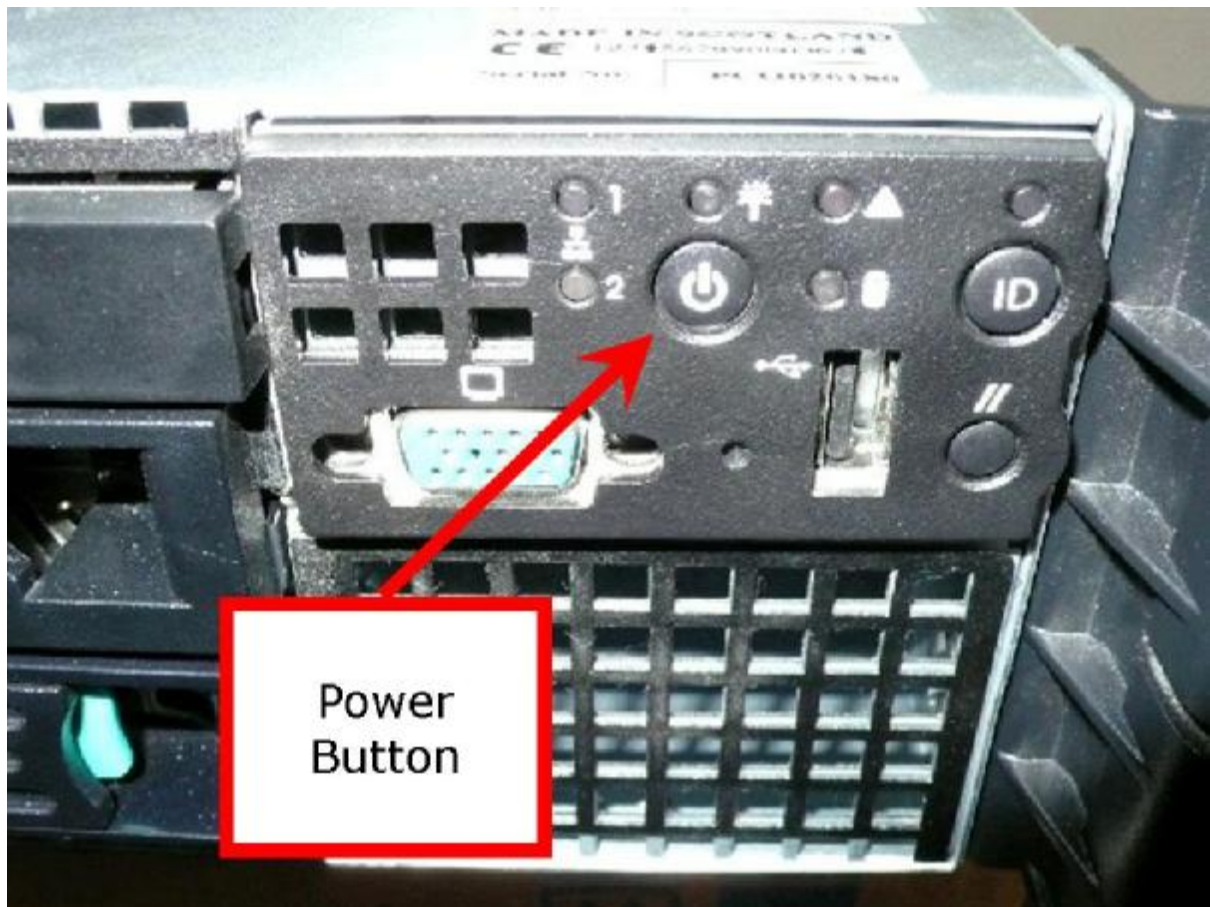

Intel Rack Mounted Server

To shutdown the server, press the button briefly.

To forcibly power off the server, press and hold the button for 4 seconds or more.

To start the server, press the button briefly. Don't worry about the loud noise.